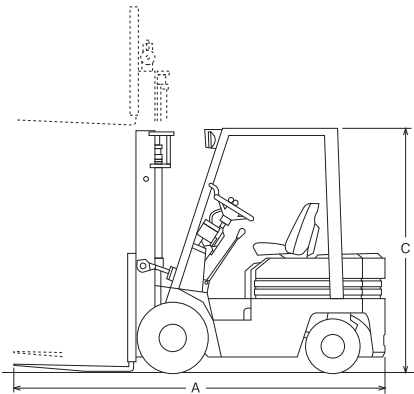

### ■ Dimensions

### ■ Specifications

Model	FD15	FD25	FD30	FD40	FD60	FD70	FD100
Rated Capacity (kg)	1,500	2,500	3,000	4,000	6,000	7,000	10,000
Dimensions (mm)	Overall Length A	3,315	3,670	3,815	4,200	4,725	5,465
	Overall Width B	1,070	1,150	1,240	1,450	1,995	2,245
	Overall Height C	2,030	2,060	2,120	2,240	2,515	2,500
	Fork Length	1,070	1,070	1,070	1,070	1,220	1,220
Max.Lifting Height (mm)	3,000	3,000	3,000	3,000	4,370	3,000	3,000
Minimum Turning Radius (mm)	1,960	2,240	2,400	2,750	3,350	3,380	3,880
Total Weight (kg)	2,640	3,700	4,300	6,230	8,680	9,580	12,530