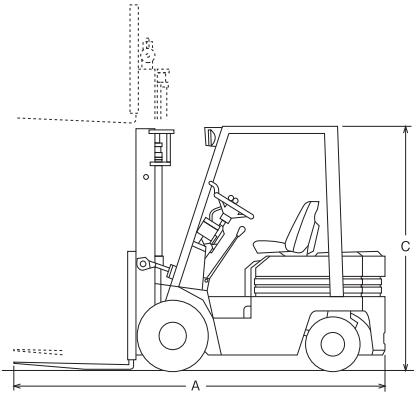

Diesel Forklift • Battery Forklift • Reach Truck

Diesel Forklift

Rent

Sale

■ Dimensions

■ Specifications

Model	FD15	FD25	FD30	FD40	FD60	FD70	FD100
Rated Capacity (kg)	1,500	2,500	3,000	4,000	6,000	7,000	10,000
Dimensions (mm)	Overall Length A	3,315	3,670	3,815	4,200	4,725	5,465
	Overall Width B	1,070	1,150	1,240	1,450	1,995	2,245
	Overall Height C	2,030	2,060	2,120	2,240	2,515	2,500
	Fork Length	1,070	1,070	1,070	1,070	1,220	1,220
Max.Lifting Height (mm)	3,000	3,000	3,000	3,000	4,370	3,000	3,000
Minimum Turning Radius (mm)	1,960	2,240	2,400	2,750	3,350	3,380	3,880
Total Weight (kg)	2,640	3,700	4,300	6,230	8,680	9,580	12,530

※Contact sales if exact dimensions are required
 ※High-mast (4~6m) is also available
 ※Attachment-Extension fork

Battery Forklift

Rent

Sale

■ Specifications

Model	FB15	FB18	FB20	FB25	FB30		
Rated Capacity (kg)	1,500	1,800	2,000	2,500	2,500	2,700 (LC 600)	
Dimensions (mm)	Overall Length A	3,070	2,118	3,285	3,345	2,548	3,557
	Overall Width B	1,090	1,120	1,175	1,175	1,285	1,235
	Overall Height C	1,980	2,000	1,995	1,995	2,045	2,160
	Fork Length	1,070	1,070	1,070	1,070	1,070	1,070
Max.Lifting Height (mm)	4,000	4,500	4,000	4,000	4,500	4,500	
Minimum Turning Radius (mm)	1,760	1,965	1,950	2,005	2,349	4,195	
Total Weight (kg)	2,850	3,490	3,680	4,185	5,100	4,710	

※Contact sales if exact dimensions are required

Reach Truck

Rent

Sale

■ Specifications

Model	FBR15	FBR20	FBR25	FBR30	
Rated Capacity (kg)	1,500	2,000	2,500	3,000	
Dimensions (mm)	Overall Length A	1,980	2,170	2,170	2,380
	Overall Width B	1,090	1,165	1,215	1,230
	Overall Height C	2,200	2,330	2,330	2,330
	Fork Length	1,070	1,070	1,070	1,070
Max.Lifting Height (mm)	3,000	3,000	3,000	4,000	
Minimum Turning Radius (mm)	1,555	1,750	1,940	2,240	
Total Weight (kg)	1,720	2,310	2,400	2,780	