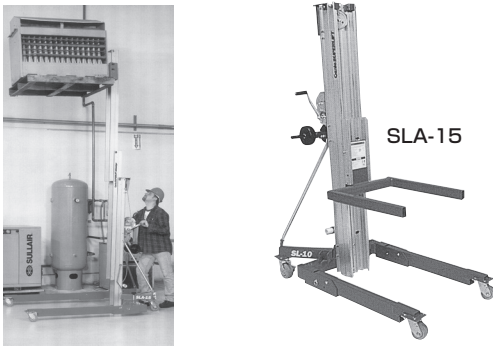

# Sky Carrier·Hand Lifter· Hand Stacker·Semi Hand Stacker

### Specifications

Model	UPRR-106R
Type	Incline
Max. Lifting Height (m)	10
Max. Lifting Weight (kg)	110 (Inc.Trolley)
Trolley Weight (kg)	20
Trolley Size (mm)	1,200 x 650 x 300
Power Source (V)	AC220
Installable Angle (deg)	70/75

### Specifications

Make	GENIE	GENIE	GENIE	
Model	SLA-15	SLA-20	SLA-25	
Max. Working Height (mm)	Fork Up	4,980	6,460	7,940
	Fork Down	4,460	5,940	7,420
Operation Dimensions (mm)	Length	1,880	2,080	2,080
	Width	800	800	800
	Height	1,990	1,990	1,990
Capacity (kg) 18 Ich Load Center	363	363	295	
Weight (kg)	151	184	204	