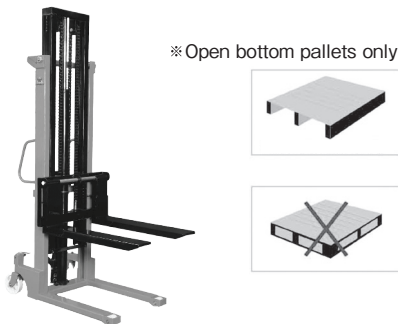

Hand Stacker

Specifications

Model	CTY-EH1.0		
Max. Lifting Height (mm)	2,000		
Lowered Height of Fork (mm)	90		
Operation Dimensions (mm)	Length	1,410	
	Width	780	
	Height	1,540	
Fork Length (mm)	900		
Rated Lifting Capacity (kg)	1,000		
Weight (kg)	180